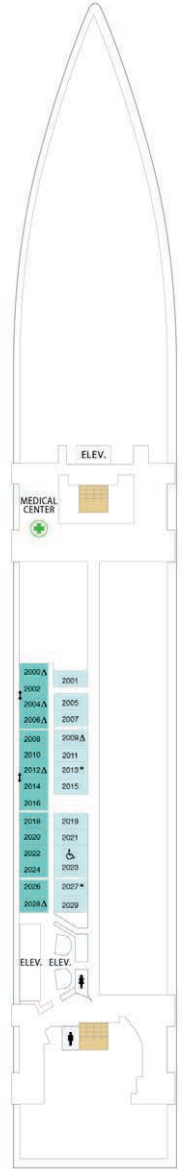

EVENT VENUES		DECK	PRIVATE VENUE	SEATED CAPACITY	RECEPTION CAPACITY
THEATER	Aurora Theater — Our dramatic main theater	5, 6	✓	876	876
CONFERENCE CENTER	Rooms 1 & 2 Combined	5	✓	70	
	Room 3	5	✓	15	
OUTDOOR AREAS	Main Pool	11			600
	Solarium — Glass-canopied, adults-only pool	11			250
	Sky Bar	12			25
	Sports Court	12			100
BARS CLUBS LOUNGES	Starquest at Viking Crown Lounge® — Our signature lounge with panoramic views	13	✓	100	130
	Colony Club — Entertainment lounge	6	✓	247	180
	Quill & Compass — Classic, British-style pub	6	✓	80	90
	Schooner Bar — Sing-along piano bar	6	✓	144	100
	Cinema — Alternative meeting space	6	✓	53	
	Dining Room — Alternative meeting space	4		30	40

- Royal Suite
- Owner's Suite - 2 Bedroom
- Owner's Suite - 1 Bedroom
- Grand Suite - 1 Bedroom
- Junior Suite
- Junior Suite - Accessible

BALCONY

- Spacious Ocean View Balcony
- Connecting Ocean View Balcony
- Ocean View Balcony

Deck plans applicable for sailings from May 2021 and forward. Profile 2045

DECK 7

DECK 6

DECK 5

DECK 4

DECK 3

DECK 2

OCEAN VIEW

- 1K** Ultra Spacious Ocean View
- 4M** Spacious Ocean View
- CO** Connecting Ocean View
- 1N 2N 3N 4N** Ocean View
- 3N** Ocean View - Accessible

INTERIOR

- 1V 2V 3V 4V** Interior
- 2V 3V** Interior - Accessible
- 2W** Studio Interior