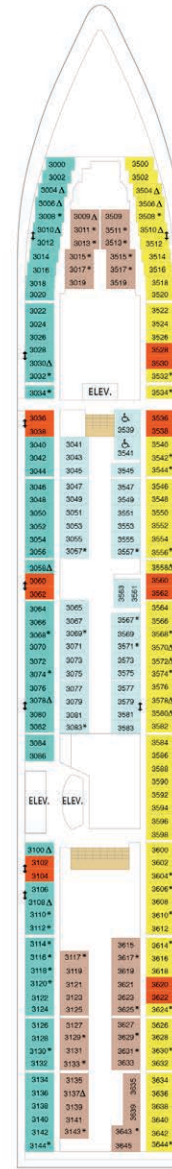

EVENT VENUES		DECK	PRIVATE VENUE	SEATED CAPACITY	RECEPTION CAPACITY
THEATER	Aurora Theater — Our dramatic main theater	5, 6	✓	876	876
CONFERENCE CENTER	Rooms 1 & 2 Combined	5	✓	70	
	Room 3	5	✓	15	
OUTDOOR AREAS	Main Pool	11			600
	Solarium — Glass-canopied, adults-only pool	11			250
	Sky Bar	12			25
	Sports Court	12			100
BARS CLUBS LOUNGES	Starquest at Viking Crown Lounge® — Our signature lounge with panoramic views	13	✓	100	130
	Colony Club — Entertainment lounge	6	✓	247	180
	Quill & Compass — Classic, British-style pub	6	✓	80	90
	Schooner Bar — Sing-along piano bar	6	✓	144	100
	Cinema — Alternative meeting space	6	✓	53	
	Dining Room — Alternative meeting space	4		30	40

- Maiden voyage: April 2001
- Revitalized: June 2011
- Gross tonnage: 90,090
- Staterooms: 1,071
- Guest capacity: 2,143
- 11 dining options
- 3 pools, 3 whirlpools
- Rock Climbing Wall
- Mini Golf
- Full-service VitalitySM at Sea Spa and state of the art Fitness Center

Deck plans applicable for sailings from May 2021 and forward. Profile 2045

DECK 7

DECK 6

DECK 5

DECK 4

DECK 3

DECK 2

OCEAN VIEW

- 1K** Ultra Spacious Ocean View
- 4M** Spacious Ocean View
- CO** Connecting Ocean View
- 1N 2N 3N 4N** Ocean View
- 3N** Ocean View - Accessible

INTERIOR

- 1V 2V 3V 4V** Interior
- 2V 3V** Interior - Accessible
- 2W** Studio Interior