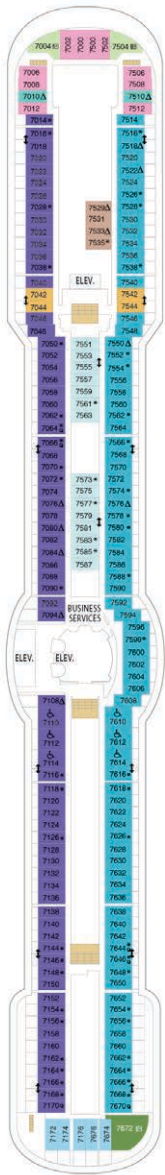

DECK 7

DECK 6

DECK 5

DECK 4

DECK 3

DECK 2

OCEAN VIEW

- **1K** Ultra Spacious Ocean View
- **4M** Spacious Ocean View
- **CO** Connecting Ocean View
- **1N 2N 3N 4N** Ocean View
- **3N** Ocean View - Accessible

INTERIOR

- **1V 2V 3V 4V** Interior
- **2V 3V** Interior - Accessible
- **2W** Studio Interior

LEGENDS:

- † Stateroom with third and fourth Pullman beds available
- Stateroom with sofa bed and third Pullman bed available
- ‡ Stateroom has four additional Pullman beds available
- Stateroom has third Pullman bed available
- △ Stateroom with sofa bed
- ‡ Connecting staterooms
- ♿ Indicates accessible staterooms
- ⊘ Stateroom has an obstructed view
- ⌄ Indicates door location
- >> Stateroom opens only on the starboard side
- ⌒ Sofa Bed eligible

NOTES:

- Safes – All staterooms.
- All stateroom and balcony sizes are approximate.
- Refrigerators available upon request depending on availability.
- Safety deposit boxes are also available at Guest Relations.
- Not shown: Medical Center.
- A Royal King measures 72.5 inches wide by 82 inches long. For sofa bed configuration call Royal Caribbean.
- All Royal Caribbean® staterooms and suites come complete with private bathroom, vanity area, hair dryer, closed-circuit TV and phone.