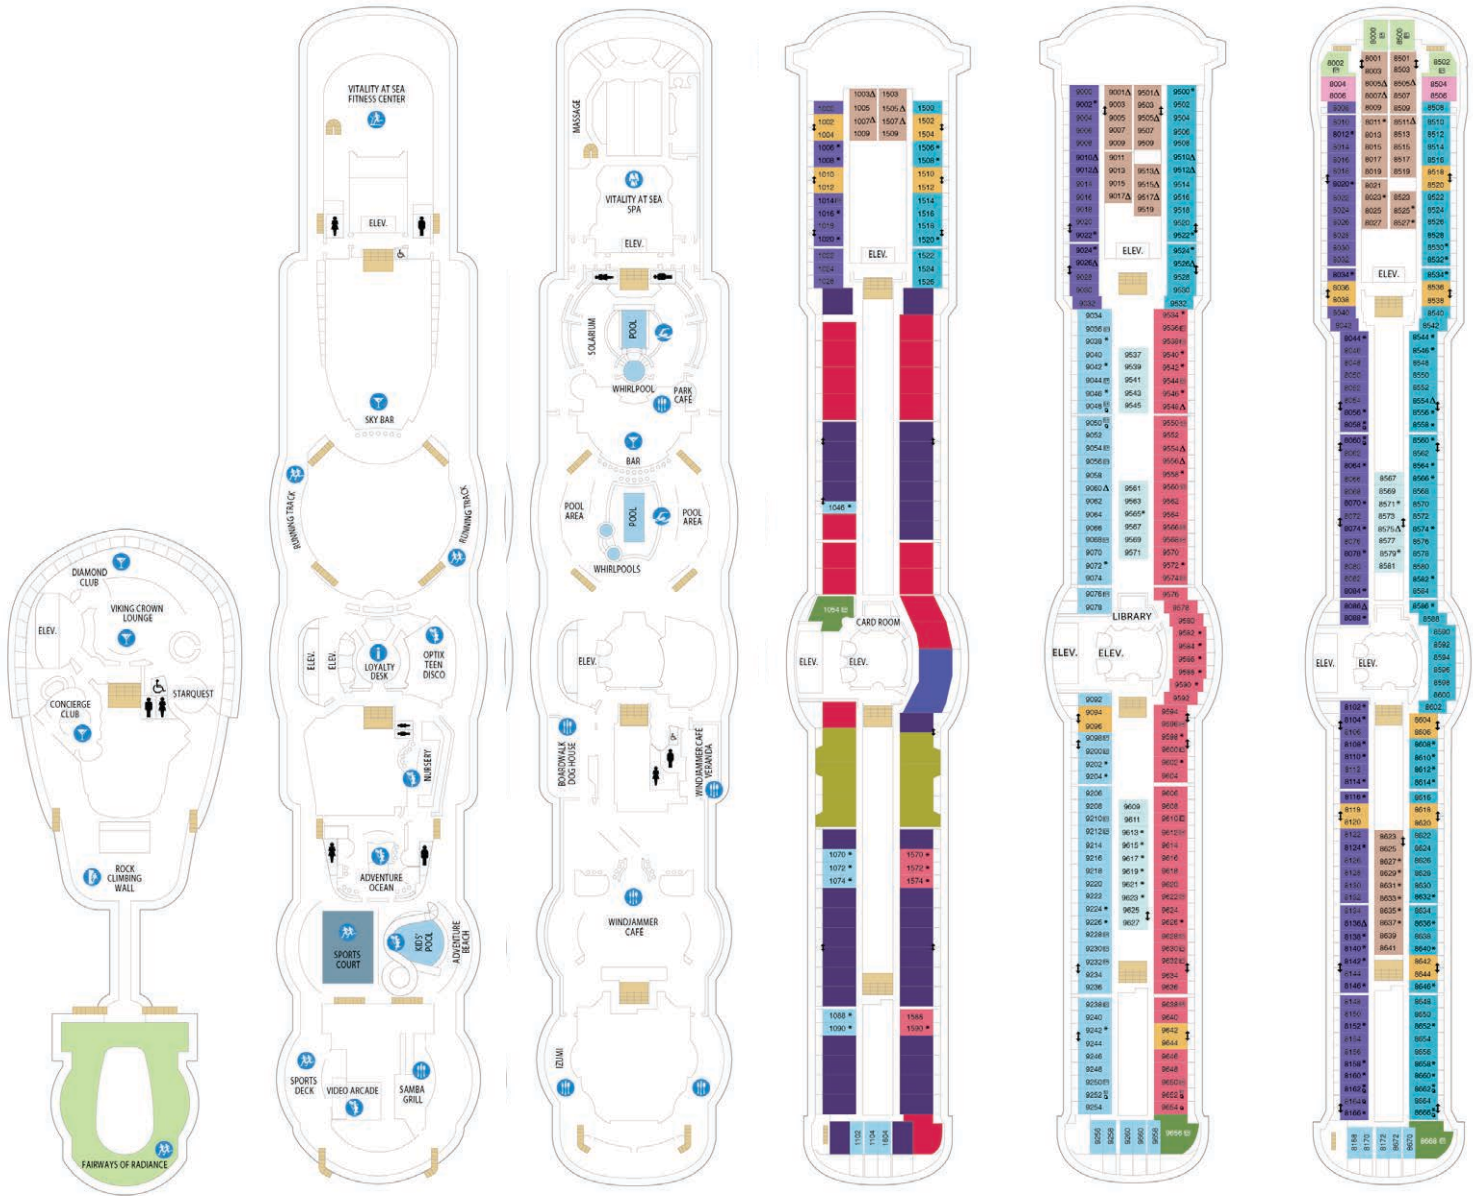

EVENT VENUES		DECK	PRIVATE VENUE	SEATED CAPACITY	RECEPTION CAPACITY
THEATER	Aurora Theater — Our dramatic main theater	5, 6	✓	876	876
CONFERENCE CENTER	Rooms 1 & 2 Combined	5	✓	70	
	Room 3	5	✓	15	
OUTDOOR AREAS	Main Pool	11			600
	Solarium — Glass-canopied, adults-only pool	11			250
	Sky Bar	12			25
	Sports Court	12			100
BARS CLUBS LOUNGES	Starquest at Viking Crown Lounge® — Our signature lounge with panoramic views	13	✓	100	130
	Colony Club — Entertainment lounge	6	✓	247	180
	Quill & Compass — Classic, British-style pub	6	✓	80	90
	Schooner Bar — Sing-along piano bar	6	✓	144	100
	Cinema — Alternative meeting space	6	✓	53	
	Dining Room — Alternative meeting space	4		30	40

DECK 13

DECK 12

DECK 11

DECK 10

DECK 9

DECK 8

Radiance of the Seas®

AT-A-GLANCE

- Dining Venue
- Entertainment Area
- Bars & Lounges
- Kids & Teens Area
- Pool
- Spa
- Fitness
- Running Track
- Rock Climbing Wall
- Guest Services
- Conference Center
- Shopping
- Casino RoyaleSM

SUITES

Deck plans applicable for sailings from May 2021 and forward. Profile 2045

DECK 7

DECK 6

DECK 5

DECK 4

DECK 3

DECK 2

OCEAN VIEW