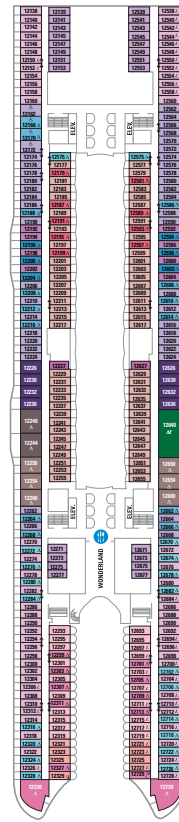

Ocean View Staterooms 188

Interior Staterooms 602

WONDERLAND

A CULINARY JOURNEY AWAITS

COMPLIMENTARY DINING OPTIONS

Main Dining Rooms — Tantalizing world-class menus and attentive service for breakfast, lunch and dinner. SEATING CAPACITY: 2,510

EVENT VENUES		DECK	PRIVATE VENUE	SEATED CAPACITY	RECEPTION CAPACITY
THEATERS	Royal Theater — Our dramatic main theater.	3, 4, 5	✓	1,394	1,394
	AquaTheater — High diving theater with stadium seating and movie screens.	6		600	
	Studio B — Ice-skating theater and multipurpose activity complex with stadium seating.	3, 4	✓	775	1,000
NEIGHBORHOODS*	Boardwalk® — Seaside amusements and ocean views.	6	✓	1,000	
	Central Park® — Lush open-air park with bars, cafés, shopping.	8	✓	300	
CONFERENCE CENTER	Room 1	3	✓	50	
	Room 2	3	✓	60	
	Rooms 1 & 2	3	✓	110	
	Room 3	3	✓	120	
	Room 4	3	✓	90	
	Rooms 3 & 4	3	✓	210	
	Total Conference Center Capacity			320	
POOL AREAS	Solarium Bar — Upper Level	16	✓		300
	Solarium Bistro*	15	✓	120	150
	Solarium — Upper & Lower Deck*	15, 16	✓		650
	Solarium — With Specialty Restaurant*	15, 16	✓		1,500
	Beach Pool	15			100
	Sports Pool	15			100
	Sky Bar	16			25
Wipe Out Bar	16			100	
BARS CLUBS LOUNGES	Dazzles — Two-level club lounge with view of central park.	8, 9	✓	200	220
	The Attic	4	✓	180	220
	Boleros — Follow the latin beat and cool down with a mojito.	5		90	120
	Jazz on 4 — Intimate jazz and blues lounge.	4	✓	92	100
	On Air Club — Karaoke lounge and sports bar.	5	✓	100	140
	Vintages — Intimate wine and tapas bar with a robust selection.	8	✓		

*Buy-out fees apply.

DECK 18

DECK 17

DECK 16

DECK 15

DECK 14

DECK 12

DECK 11

Deck plans applicable for sailings from May 2019. Profile 1996

DECK 10

DECK 9

DECK 8

DECK 7

DECK 6

DECK 5

DECK 4