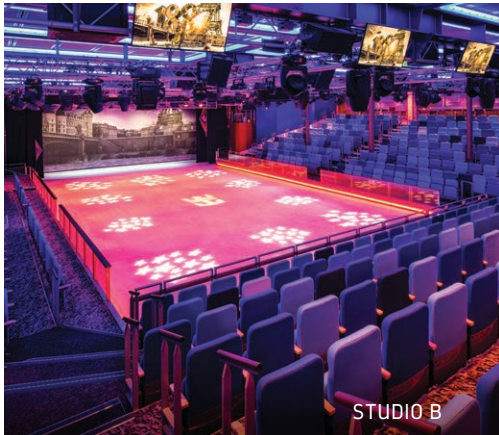

EVENT VENUES		DECK	PRIVATE VENUE	SEATED CAPACITY	RECEPTION CAPACITY
THEATERS	Royal Theater — Our dramatic main theater.	3, 4, 5	✓	1,394	1,394
	AquaTheater — High diving theater with stadium seating and movie screens.	6		600	
	Studio B — Ice-skating theater and multipurpose activity complex with stadium seating.	3, 4	✓	775	1,000
NEIGHBORHOODS*	Boardwalk® — Seaside amusements and ocean views.	6	✓	1,000	
	Central Park® — Lush open-air park with bars, cafés, shopping.	8	✓	300	
CONFERENCE CENTER	Room 1	3	✓	50	
	Room 2	3	✓	60	
	Rooms 1 & 2	3	✓	110	
	Room 3	3	✓	120	
	Room 4	3	✓	90	
	Rooms 3 & 4	3	✓	210	
	Total Conference Center Capacity			320	
POOL AREAS	Solarium Bar — Upper Level	16	✓		300
	Solarium Bistro*	15	✓	120	150
	Solarium — Upper & Lower Deck*	15, 16	✓		650
	Solarium — With Specialty Restaurant*	15, 16	✓		1,500
	Beach Pool	15			100
	Sports Pool	15			100
	Sky Bar	16			25
Wipe Out Bar	16			100	
BARS CLUBS LOUNGES	Dazzles — Two-level club lounge with view of central park.	8, 9	✓	200	220
	The Attic	4	✓	180	220
	Boleros — Follow the latin beat and cool down with a mojito.	5		90	120
	Jazz on 4 — Intimate jazz and blues lounge.	4	✓	92	100
	On Air Club — Karaoke lounge and sports bar.	5	✓	100	140
	Vintages — Intimate wine and tapas bar with a robust selection.	8	✓		