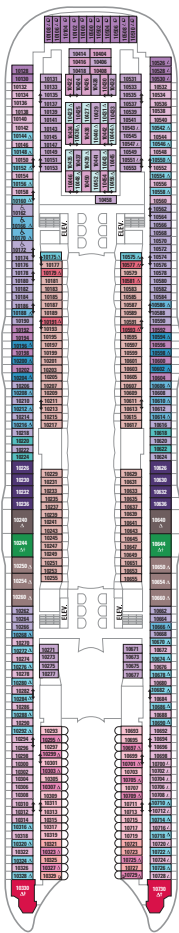

DECK 10

DECK 9

DECK 8

DECK 7

DECK 6

DECK 5

DECK 4

DECK 3

BALCONY

- **1A** Ultra Spacious Ocean View with Large Balcony
- **1A** Ultra Spacious Ocean View with Large Balcony – Accessible
- **1C 2C** Ocean View with Large Balcony
- **1D 2D 4D 5D 6D 7D 8D** Ocean View Balcony
- **4D** Ocean View Balcony – Accessible
- **1I 2I 4I** Boardwalk View Balcony
- **1J 2J** Central Park View Balcony
- **1J 2J** Central Park View Balcony – Accessible

OCEAN VIEW

- **1K** Ultra Spacious Ocean View
- **1N 2N 6N** Ocean View
- **1N 2N** Ocean View – Accessible
- **20** Studio Ocean View

INTERIOR

- **1R** Spacious Interior
- **2S** Central Park View Interior
- **2T** Promenade View Interior
- **1V 2V 3V 4V 6V** Interior
- **1V 2V 6V** Interior – Accessible
- **2W** Studio Interior
- **4U** Interior with Virtual Balcony
- **4U** Interior with Virtual Balcony – Accessible

LEGENDS:

- † Stateroom has third and fourth Pullman beds available
- Stateroom with sofa bed and third Pullman bed available
- ‡ Stateroom has four additional Pullman beds available
- Stateroom has third Pullman bed available
- △ Stateroom with sofa bed
- ⇄ Connecting staterooms
- ♿ Indicates accessible staterooms
- 🚫 Stateroom has an obstructed view
- ↘ Indicates door location
- >> Stateroom opens only on the starboard side
- ↵ Sofa Bed eligible

NOTES:

Safes – All staterooms.
All stateroom and balcony sizes are approximate.
Refrigerators available upon request depending on availability.
Safety deposit boxes are also available at Guest Relations.
Not shown: Medical Center.
A Royal King measures 72.5 inches wide by 82 inches long.
For sofa bed configuration call Royal Caribbean.
All Royal Caribbean® staterooms and suites come complete with private bathroom, vanity area, hair dryer, closed-circuit TV and phone.