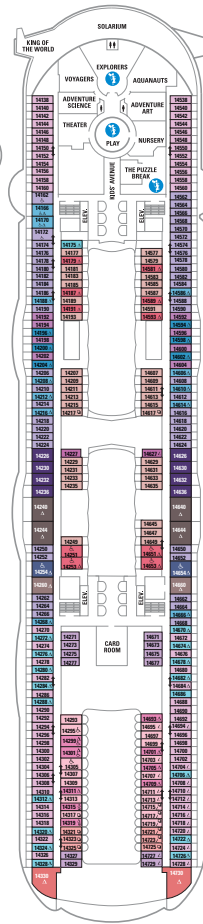

Ocean View Staterooms 188

Interior Staterooms 602

WONDERLAND

A CULINARY JOURNEY AWAITS

COMPLIMENTARY DINING OPTIONS

Main Dining Rooms — Tantalizing world-class menus and attentive service for breakfast, lunch and dinner. SEATING CAPACITY: 2,510

EVENT VENUES		DECK	PRIVATE VENUE	SEATED CAPACITY	RECEPTION CAPACITY
THEATERS	Royal Theater — Our dramatic main theater.	3, 4, 5	✓	1,394	1,394
	AquaTheater — High diving theater with stadium seating and movie screens.	6		600	
	Studio B — Ice-skating theater and multipurpose activity complex with stadium seating.	3, 4	✓	775	1,000
NEIGHBORHOODS*	Boardwalk® — Seaside amusements and ocean views.	6	✓	1,000	
	Central Park® — Lush open-air park with bars, cafés, shopping.	8	✓	300	
CONFERENCE CENTER	Room 1	3	✓	50	
	Room 2	3	✓	60	
	Rooms 1 & 2	3	✓	110	
	Room 3	3	✓	120	
	Room 4	3	✓	90	
	Rooms 3 & 4	3	✓	210	
	Total Conference Center Capacity			320	
POOL AREAS	Solarium Bar — Upper Level	16	✓		300
	Solarium Bistro*	15	✓	120	150
	Solarium — Upper & Lower Deck*	15, 16	✓		650
	Solarium — With Specialty Restaurant*	15, 16	✓		1,500
	Beach Pool	15			100
	Sports Pool	15			100
	Sky Bar	16			25
Wipe Out Bar	16			100	
BARS CLUBS LOUNGES	Dazzles — Two-level club lounge with view of central park.	8, 9	✓	200	220
	The Attic	4	✓	180	220
	Boleros — Follow the latin beat and cool down with a mojito.	5		90	120
	Jazz on 4 — Intimate jazz and blues lounge.	4	✓	92	100
	On Air Club — Karaoke lounge and sports bar.	5	✓	100	140
	Vintages — Intimate wine and tapas bar with a robust selection.	8	✓		

*Buy-out fees apply.

DECK 18

DECK 17

DECK 16

DECK 15

DECK 14

DECK 12

DECK 11

Deck plans applicable for sailings from May 2019. Profile 1996

DECK 10

DECK 9

DECK 8

DECK 7

DECK 6

DECK 5

DECK 4