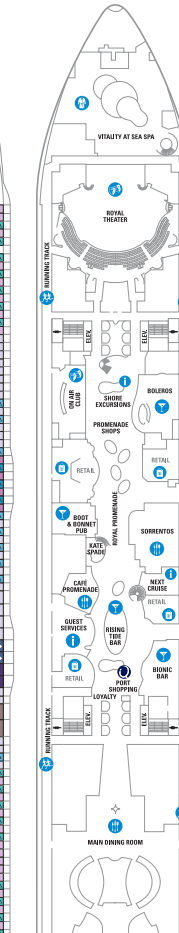

DECK 10

DECK 9

DECK 8

DECK 7

DECK 6

DECK 5

DECK 4

DECK 3

BALCONY

- **1A** Ultra Spacious Ocean View with Large Balcony
- **1A** Ultra Spacious Ocean View with Large Balcony – Accessible
- **1C 2C** Ocean View with Large Balcony
- **1D 2D 4D 5D 6D 7D 8D** Ocean View Balcony
- **4D** Ocean View Balcony – Accessible
- **1I 2I 4I** Boardwalk View Balcony
- **1J 2J** Central Park View Balcony
- **1J 2J** Central Park View Balcony – Accessible

OCEAN VIEW

- **1K** Ultra Spacious Ocean View
- **1N 2N 6N** Ocean View
- **1N 2N** Ocean View – Accessible
- **20** Studio Ocean View

INTERIOR

- **1R** Spacious Interior
- **2S** Central Park View Interior
- **2T** Promenade View Interior
- **1V 2V 3V 4V 6V** Interior
- **1V 2V 6V** Interior – Accessible
- **2W** Studio Interior
- **4U** Interior with Virtual Balcony
- **4U** Interior with Virtual Balcony – Accessible

LEGENDS:

- † Stateroom has third and fourth Pullman beds available
- Stateroom with sofa bed and third Pullman bed available
- ‡ Stateroom has four additional Pullman beds available
- Stateroom has third Pullman bed available
- △ Stateroom with sofa bed
- ⇄ Connecting staterooms
- ♿ Indicates accessible staterooms
- 🚫 Stateroom has an obstructed view
- ↘ Indicates door location
- >> Stateroom opens only on the starboard side
- ↵ Sofa Bed eligible

NOTES:

Safes – All staterooms.
All stateroom and balcony sizes are approximate.
Refrigerators available upon request depending on availability.
Safety deposit boxes are also available at Guest Relations.
Not shown: Medical Center.
A Royal King measures 72.5 inches wide by 82 inches long.
For sofa bed configuration call Royal Caribbean.
All Royal Caribbean® staterooms and suites come complete with private bathroom, vanity area, hair dryer, closed-circuit TV and phone.