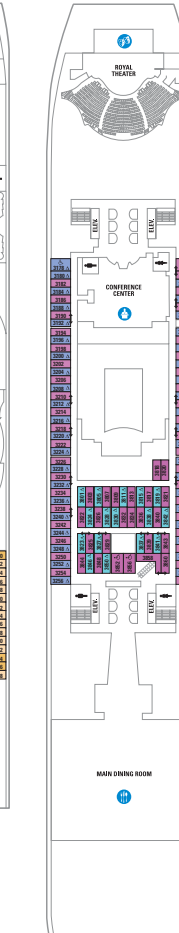

DECK 10

DECK 9

DECK 8

DECK 7

DECK 6

DECK 5

DECK 4

DECK 3

BALCONY

- **1A** Ultra Spacious Ocean View with Large Balcony
- **1A** Ultra Spacious Ocean View with Large Balcony – Accessible
- **1C 2C** Ocean View with Large Balcony
- **1D 2D 4D 5D 6D 7D 8D** Ocean View Balcony
- **4D** Ocean View Balcony – Accessible
- **1I 2I 4I** Boardwalk View Balcony
- **1J 2J** Central Park View Balcony
- **1J 2J** Central Park View Balcony – Accessible

OCEAN VIEW

- **1K** Ultra Spacious Ocean View
- **1N 2N 6N** Ocean View
- **1N 2N** Ocean View – Accessible
- **20** Studio Ocean View

INTERIOR

- **1R** Spacious Interior
- **2S** Central Park View Interior
- **2T** Promenade View Interior
- **1V 2V 3V 4V 6V** Interior
- **1V 2V 6V** Interior – Accessible
- **2W** Studio Interior
- **4U** Interior with Virtual Balcony
- **4U** Interior with Virtual Balcony – Accessible

LEGENDS:

- † Stateroom has third and fourth Pullman beds available
- Stateroom with sofa bed and third Pullman bed available
- ‡ Stateroom has four additional Pullman beds available
- Stateroom has third Pullman bed available
- △ Stateroom with sofa bed
- ⇄ Connecting staterooms
- ♿ Indicates accessible staterooms
- 🚫 Stateroom has an obstructed view
- ↘ Indicates door location
- >> Stateroom opens only on the starboard side
- ↵ Sofa Bed eligible

NOTES:

Safes – All staterooms.
All stateroom and balcony sizes are approximate.
Refrigerators available upon request depending on availability.
Safety deposit boxes are also available at Guest Relations.
Not shown: Medical Center.
A Royal King measures 72.5 inches wide by 82 inches long.
For sofa bed configuration call Royal Caribbean.
All Royal Caribbean® staterooms and suites come complete with private bathroom, vanity area, hair dryer, closed-circuit TV and phone.