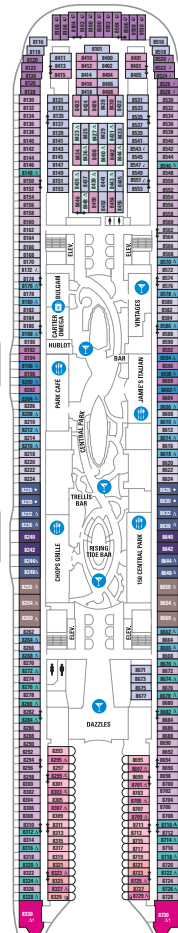

DECK 10

DECK 9

DECK 8

DECK 7

DECK 6

DECK 5

DECK 4

DECK 3

BALCONY

- **1A** Ultra Spacious Ocean View with Large Balcony
- **1A** Ultra Spacious Ocean View with Large Balcony – Accessible
- **1C 2C** Ocean View with Large Balcony
- **1D 2D 4D 5D 6D 7D 8D** Ocean View Balcony
- **4D** Ocean View Balcony – Accessible
- **1I 2I 4I** Boardwalk View Balcony
- **1J 2J** Central Park View Balcony
- **1J 2J** Central Park View Balcony – Accessible

OCEAN VIEW

- **1K** Ultra Spacious Ocean View
- **1N 2N 6N** Ocean View
- **1N 2N** Ocean View – Accessible
- **20** Studio Ocean View

INTERIOR

- **1R** Spacious Interior
- **2S** Central Park View Interior
- **2T** Promenade View Interior
- **1V 2V 3V 4V 6V** Interior
- **1V 2V 6V** Interior – Accessible
- **2W** Studio Interior
- **4U** Interior with Virtual Balcony
- **4U** Interior with Virtual Balcony – Accessible

LEGENDS:

- † Stateroom has third and fourth Pullman beds available
- Stateroom with sofa bed and third Pullman bed available
- ‡ Stateroom has four additional Pullman beds available
- Stateroom has third Pullman bed available
- △ Stateroom with sofa bed
- ⇄ Connecting staterooms
- ♿ Indicates accessible staterooms
- 🚫 Stateroom has an obstructed view
- ↘ Indicates door location
- >> Stateroom opens only on the starboard side
- ↵ Sofa Bed eligible

NOTES:

Safes – All staterooms.
All stateroom and balcony sizes are approximate.
Refrigerators available upon request depending on availability.
Safety deposit boxes are also available at Guest Relations.
Not shown: Medical Center.
A Royal King measures 72.5 inches wide by 82 inches long.
For sofa bed configuration call Royal Caribbean.
All Royal Caribbean® staterooms and suites come complete with private bathroom, vanity area, hair dryer, closed-circuit TV and phone.