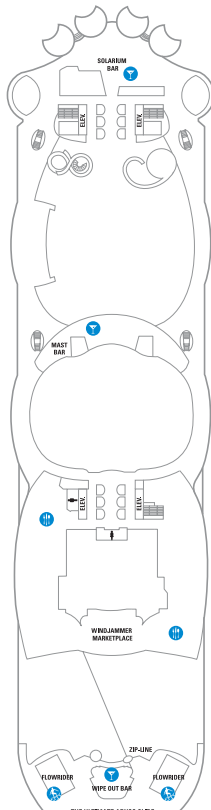

EVENT VENUES		DECK	PRIVATE VENUE	SEATED CAPACITY	RECEPTION CAPACITY
THEATERS	Royal Theater — Our dramatic main theater.	3, 4, 5	✓	1,394	1,394
	AquaTheater — High diving theater with stadium seating and movie screens.	6		600	
	Studio B — Ice-skating theater and multipurpose activity complex with stadium seating.	3, 4	✓	775	1,000
NEIGHBORHOODS*	Boardwalk® — Seaside amusements and ocean views.	6	✓	1,000	
	Central Park® — Lush open-air park with bars, cafés, shopping.	8	✓	300	
CONFERENCE CENTER	Room 1	3	✓	50	
	Room 2	3	✓	60	
	Rooms 1 & 2	3	✓	110	
	Room 3	3	✓	120	
	Room 4	3	✓	90	
	Rooms 3 & 4	3	✓	210	
	Total Conference Center Capacity			320	
POOL AREAS	Solarium Bar — Upper Level	16	✓		300
	Solarium Bistro*	15	✓	120	150
	Solarium — Upper & Lower Deck*	15, 16	✓		650
	Solarium — With Specialty Restaurant*	15, 16	✓		1,500
	Beach Pool	15			100
	Sports Pool	15			100
	Sky Bar	16			25
Wipe Out Bar	16			100	
BARS CLUBS LOUNGES	Dazzles — Two-level club lounge with view of central park.	8, 9	✓	200	220
	The Attic	4	✓	180	220
	Boleros — Follow the latin beat and cool down with a mojito.	5		90	120
	Jazz on 4 — Intimate jazz and blues lounge.	4	✓	92	100
	On Air Club — Karaoke lounge and sports bar.	5	✓	100	140
	Vintages — Intimate wine and tapas bar with a robust selection.	8	✓		

*Buy-out fees apply.

DECK 18

DECK 17

DECK 16

DECK 15

DECK 14

DECK 12

DECK 11

Harmony of the Seas®

AT-A-GLANCE

- Maiden voyage: May 2016
- Gross tonnage: 226,963
- Staterooms: 2,747
- Guest capacity: 5,479
- Crew to serve you: 2,100
- 7 neighborhoods
- 20 dining options
- 4 pools, 10 whirlpools
- 2 Rock Climbing Walls
- 2 FlowRider® surf simulators
- Ice-skating rink
- Zip Line
- Ultimate Abyss, 10 story slide

- Dining Venue
- Entertainment Area
- Bars & Lounges
- Kids & Teens Area
- Pool
- Spa
- Fitness

- Running Track
- Rock Climbing Wall
- FlowRider® surf simulator
- Guest Services
- Conference Center
- Shopping
- Casino Royale™