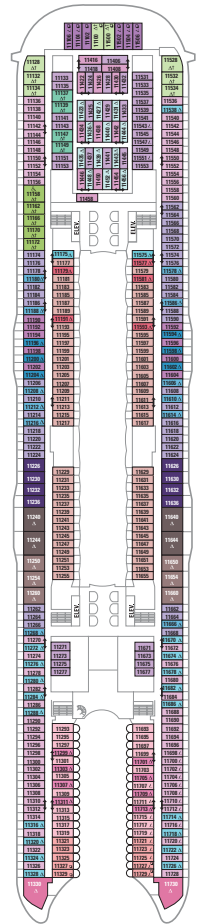

Ocean View Staterooms 188

Interior Staterooms 602

WONDERLAND

A CULINARY JOURNEY AWAITS

COMPLIMENTARY DINING OPTIONS

Main Dining Rooms — Tantalizing world-class menus and attentive service for breakfast, lunch and dinner. SEATING CAPACITY: 2,510

EVENT VENUES		DECK	PRIVATE VENUE	SEATED CAPACITY	RECEPTION CAPACITY
THEATERS	Royal Theater — Our dramatic main theater.	3, 4, 5	✓	1,394	1,394
	AquaTheater — High diving theater with stadium seating and movie screens.	6		600	
	Studio B — Ice-skating theater and multipurpose activity complex with stadium seating.	3, 4	✓	775	1,000
NEIGHBORHOODS*	Boardwalk® — Seaside amusements and ocean views.	6	✓	1,000	
	Central Park® — Lush open-air park with bars, cafés, shopping.	8	✓	300	
CONFERENCE CENTER	Room 1	3	✓	50	
	Room 2	3	✓	60	
	Rooms 1 & 2	3	✓	110	
	Room 3	3	✓	120	
	Room 4	3	✓	90	
	Rooms 3 & 4	3	✓	210	
	Total Conference Center Capacity			320	
POOL AREAS	Solarium Bar — Upper Level	16	✓		300
	Solarium Bistro*	15	✓	120	150
	Solarium — Upper & Lower Deck*	15, 16	✓		650
	Solarium — With Specialty Restaurant*	15, 16	✓		1,500
	Beach Pool	15			100
	Sports Pool	15			100
	Sky Bar	16			25
Wipe Out Bar	16			100	
BARS CLUBS LOUNGES	Dazzles — Two-level club lounge with view of central park.	8, 9	✓	200	220
	The Attic	4	✓	180	220
	Boleros — Follow the latin beat and cool down with a mojito.	5		90	120
	Jazz on 4 — Intimate jazz and blues lounge.	4	✓	92	100
	On Air Club — Karaoke lounge and sports bar.	5	✓	100	140
	Vintages — Intimate wine and tapas bar with a robust selection.	8	✓		

*Buy-out fees apply.

DECK 18

DECK 17

DECK 16

DECK 15

DECK 14

DECK 12

DECK 11

Deck plans applicable for sailings from May 2019. Profile 1996

DECK 10

DECK 9

DECK 8

DECK 7

DECK 6

DECK 5

DECK 4