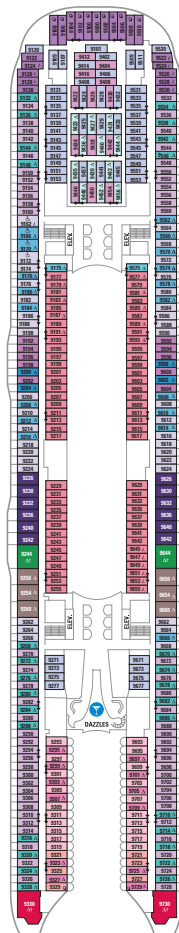

DECK 10

DECK 9

DECK 8

DECK 7

DECK 6

DECK 5

DECK 4

DECK 3

BALCONY

- **1A** Ultra Spacious Ocean View with Large Balcony
- **1A** Ultra Spacious Ocean View with Large Balcony – Accessible
- **1C 2C** Ocean View with Large Balcony
- **1D 2D 4D 5D 6D 7D 8D** Ocean View Balcony
- **4D** Ocean View Balcony – Accessible
- **1I 2I 4I** Boardwalk View Balcony
- **1J 2J** Central Park View Balcony
- **1J 2J** Central Park View Balcony – Accessible

OCEAN VIEW

- **1K** Ultra Spacious Ocean View
- **1N 2N 6N** Ocean View
- **1N 2N** Ocean View – Accessible
- **20** Studio Ocean View

INTERIOR

- **1R** Spacious Interior
- **2S** Central Park View Interior
- **2T** Promenade View Interior
- **1V 2V 3V 4V 6V** Interior
- **1V 2V 6V** Interior – Accessible
- **2W** Studio Interior
- **4U** Interior with Virtual Balcony
- **4U** Interior with Virtual Balcony – Accessible

LEGENDS:

- † Stateroom has third and fourth Pullman beds available
- Stateroom with sofa bed and third Pullman bed available
- ‡ Stateroom has four additional Pullman beds available
- Stateroom has third Pullman bed available
- △ Stateroom with sofa bed
- ⇄ Connecting staterooms
- ♿ Indicates accessible staterooms
- 🚫 Stateroom has an obstructed view
- ↘ Indicates door location
- >> Stateroom opens only on the starboard side
- ↵ Sofa Bed eligible

NOTES:

Safes – All staterooms.
All stateroom and balcony sizes are approximate.
Refrigerators available upon request depending on availability.
Safety deposit boxes are also available at Guest Relations.
Not shown: Medical Center.
A Royal King measures 72.5 inches wide by 82 inches long.
For sofa bed configuration call Royal Caribbean.
All Royal Caribbean® staterooms and suites come complete with private bathroom, vanity area, hair dryer, closed-circuit TV and phone.